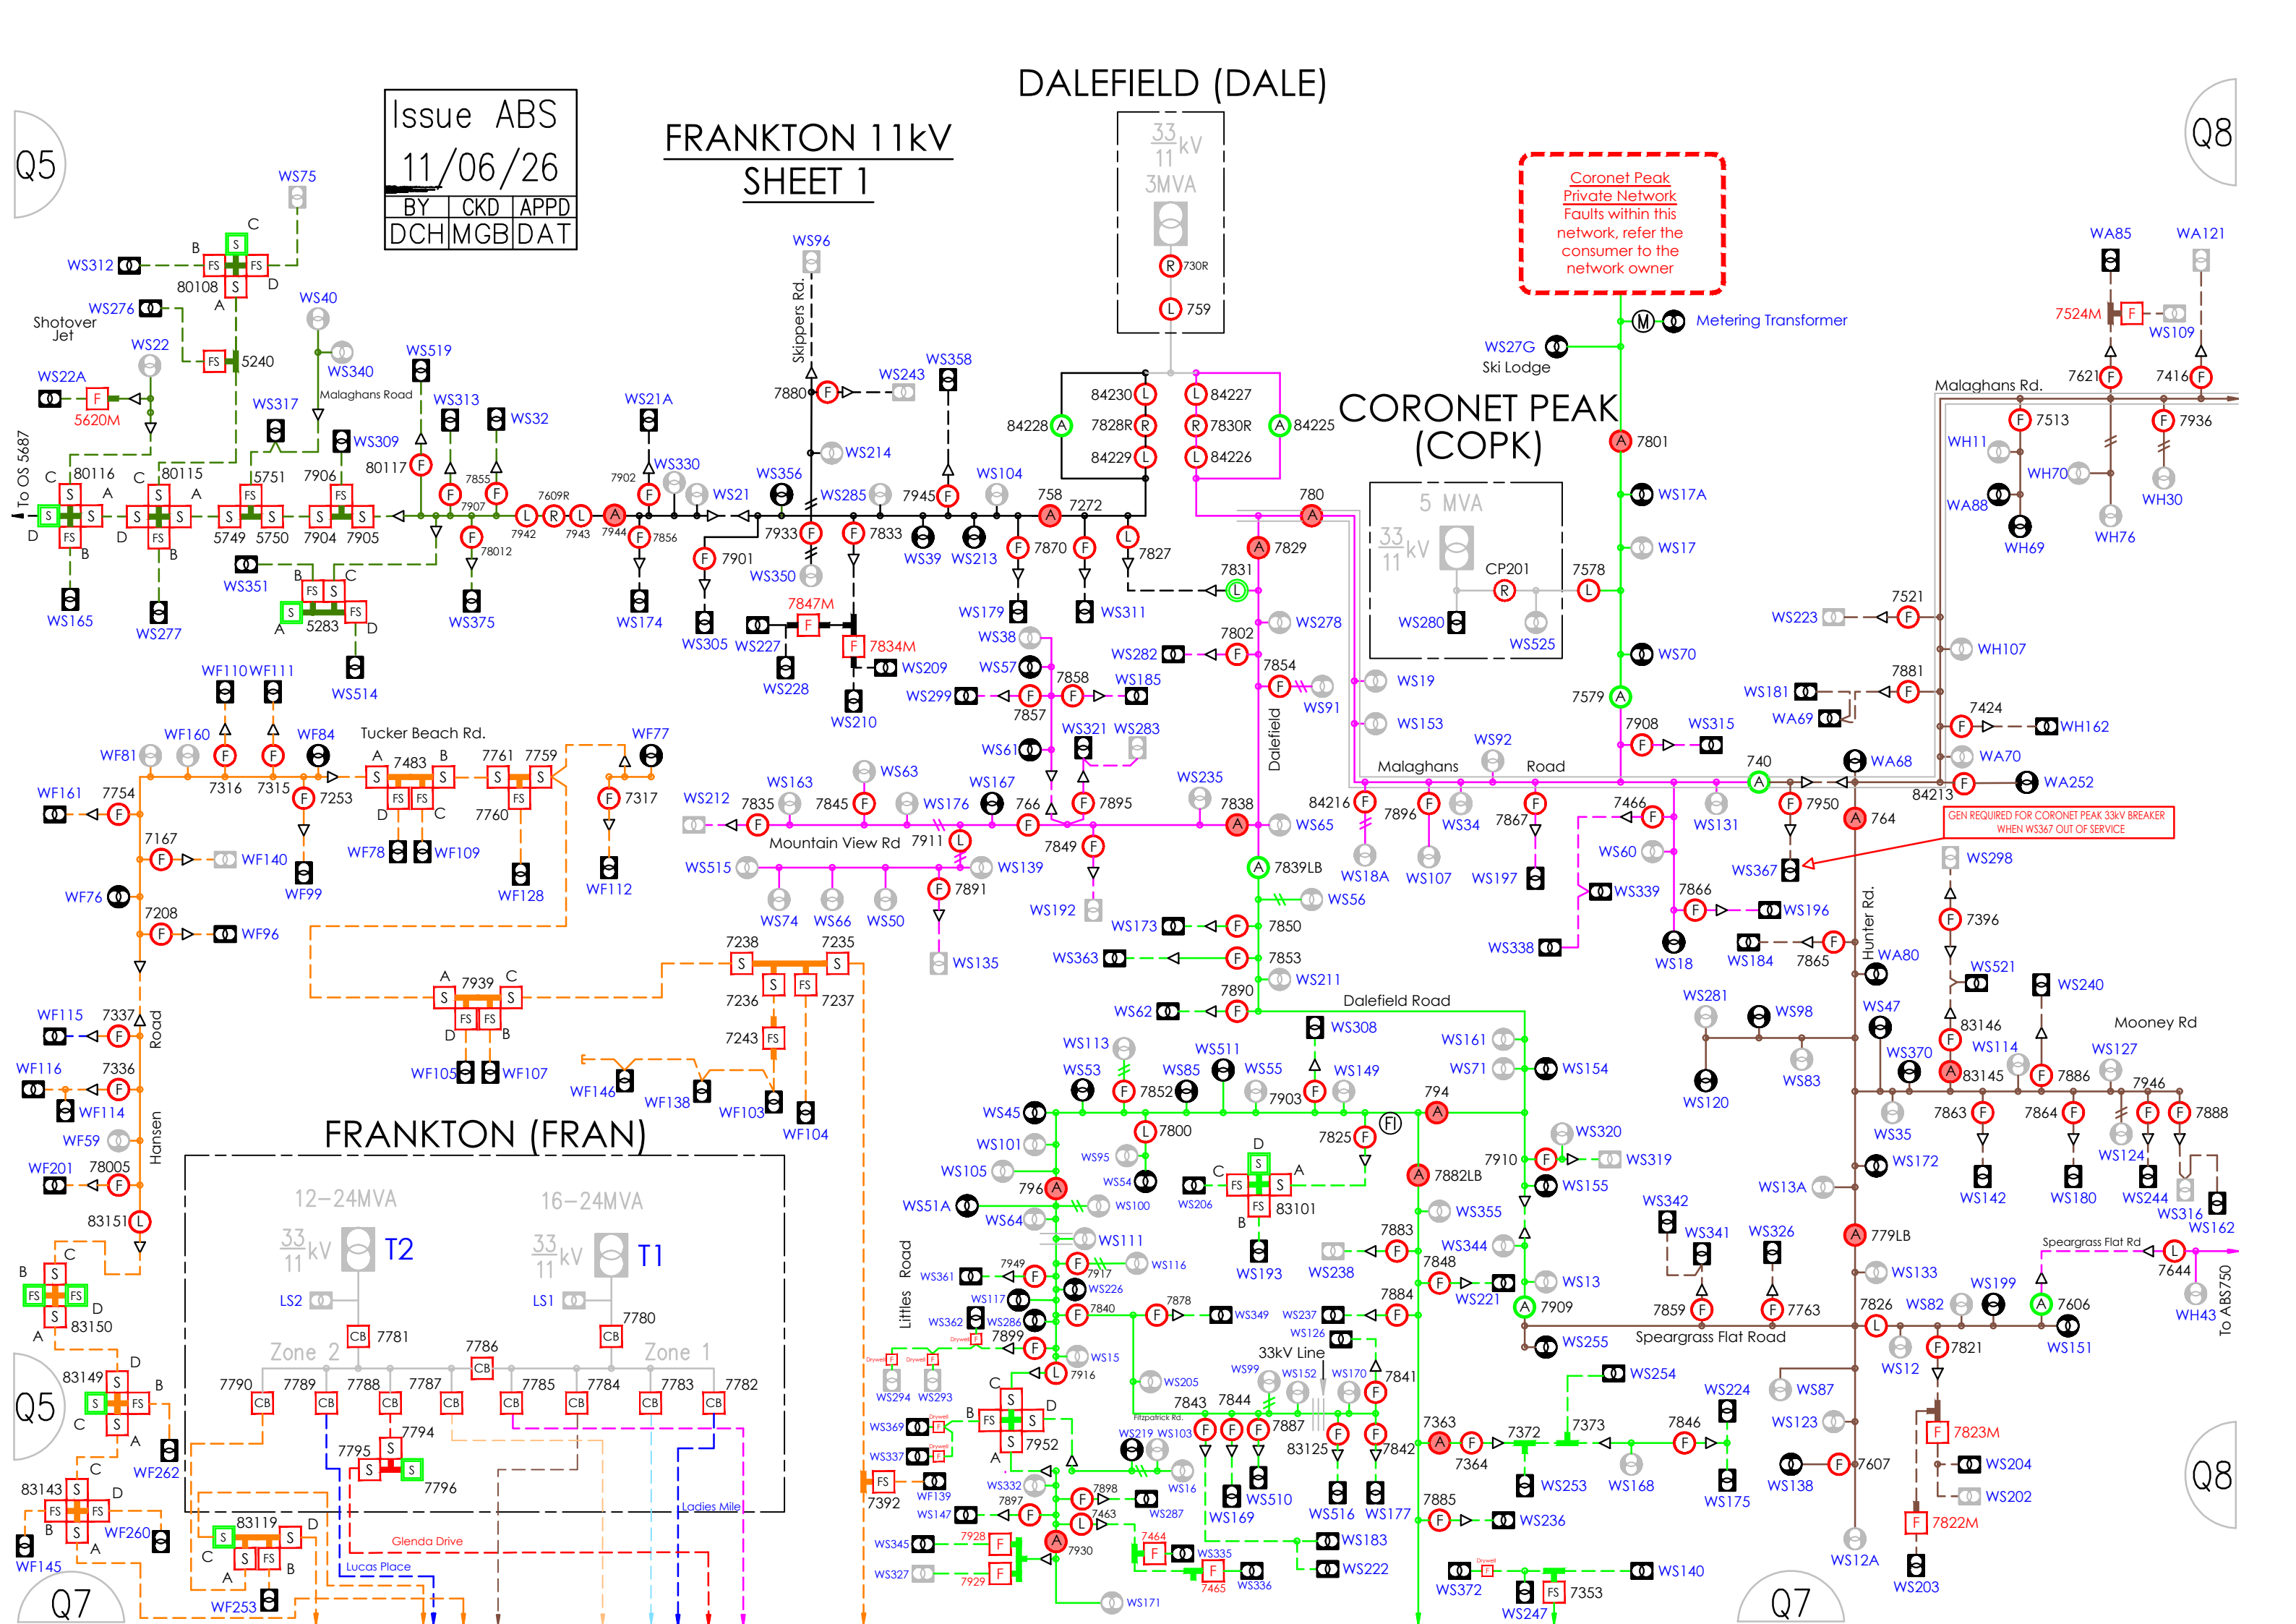

DALEFIELD (DALE)

FRANKTON 11kV SHEET 1

Issue ABS
11/06/26
BY CKD APPD
DCH MGB DAT

Coronet Peak
Private Network
Faults within this
network, refer the
consumer to the
network owner

CORONET PEAK (COPK)

FRANKTON (FRAN)

GEN REQUIRED FOR CORONET PEAK 33kV BREAKER
WHEN WS367 OUT OF SERVICE

Q7

Q8

Q5

Q8

Q5

Q7