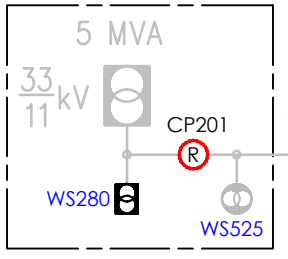

GEN REQUIRED FOR CORONET PEAK 33kV BREAKER
WHEN WS367 OUT OF SERVICE

Q7

Q8

Q5

Q8

Q5

Q7